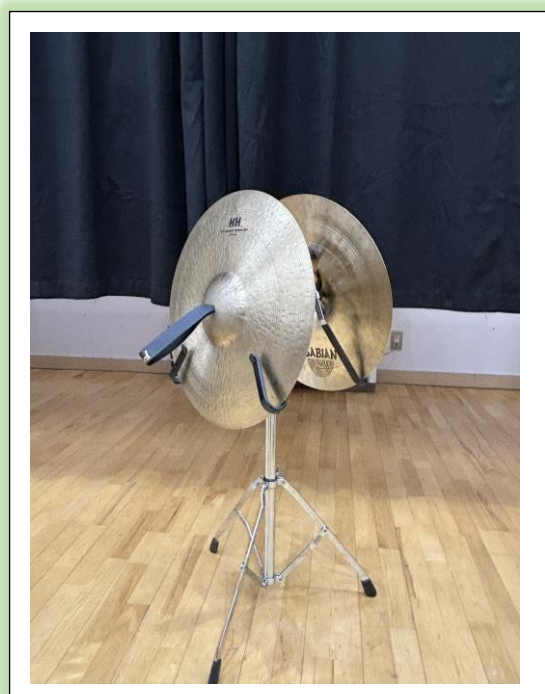

第 51 回 札幌市民吹奏楽祭 共用打楽器一覽 by 北海学園大学吹奏楽団

Tam-tam 銅鑼 (K.M.K) 直径約 97 cm

Bass Drum (Pearl)

Crash cymbals (SABIAN)

Suspend cymbals (Zildjian)

Concert Chime (YAMAHA)

Wind Chime

Percussion Table (Pearl) 46.5 cm × 61.5 cm

32 inch TP-532B

29 inch TP-529B

26 inch TP-526B

23 inch TP-523B

Concert-Tom

Timbales

Drum Set (Pearl)