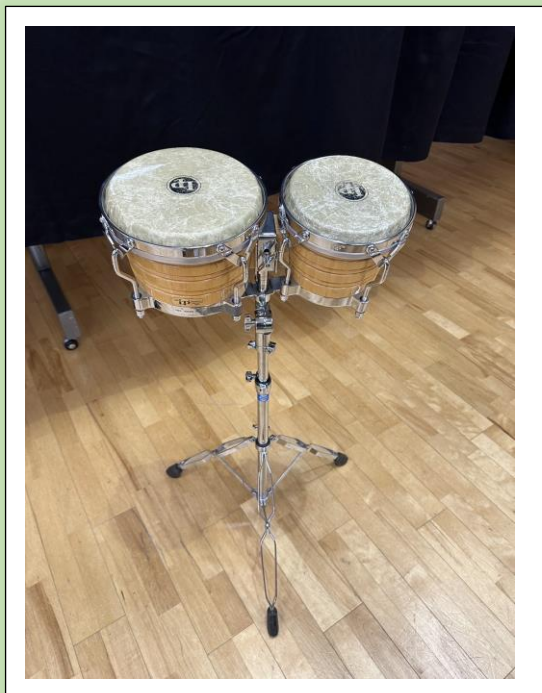

第 51 回 札幌市民吹奏楽祭 共用打楽器一覽 by 北海学園大学吹奏楽団

Tam-tam 銅鑼 (K.M.K) 直径約 97 cm

Bass Drum (Pearl)

Crash cymbals (SABIAN)

Suspend cymbals (Zildjian)

Concert Chime (YAMAHA)

Wind Chime

Percussion Table (Pearl) 46.5 cm × 61.5 cm

Bass Amps (Fender)

Xylophone (ADAMS)

Vibraphone (YAMAHA)

Glockenspiel (YAMAHA)

Marimba (Saito)

Bongo (Latin Percussion)

Conga (Pearl)

Timpani (YAMAHA)

32 inch TP-532B

29 inch TP-529B

26 inch TP-526B

23 inch TP-523B

Concert-Tom

Timbales

Drum Set (Pearl)