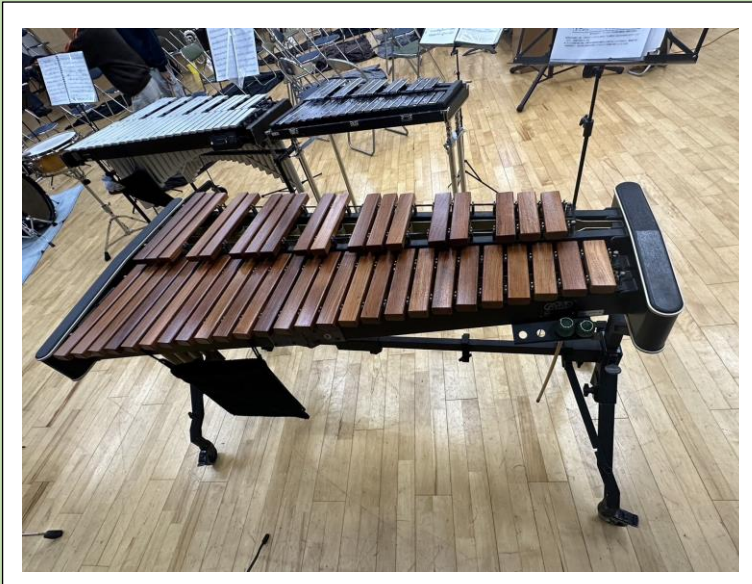

Percussion Table (Pearl) 46.5 cm × 61.5 cm