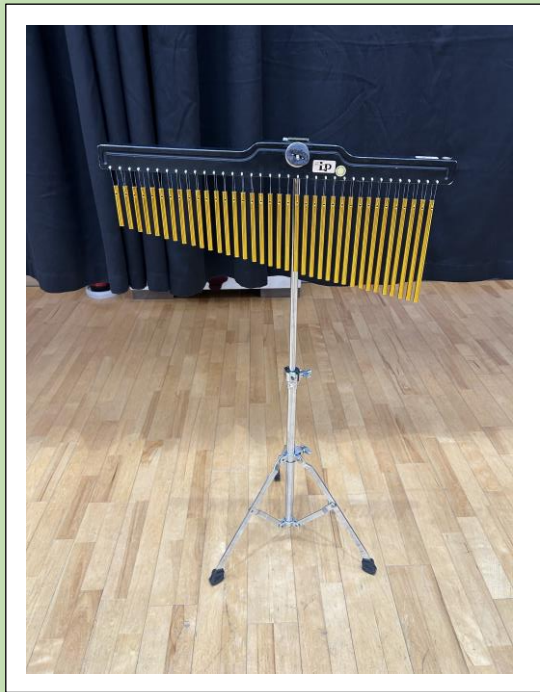

第 51 回 札幌市民吹奏楽祭 共用打楽器一覽 by 北海学園大学吹奏楽団

Tam-tam 銅鑼 (K.M.K) 直径約 97 cm

Bass Drum (Pearl)

Crash cymbals (SABIAN)

Suspend cymbals (Zildjian)

Concert Chime (YAMAHA)

Wind Chime

Percussion Table (Pearl) 46.5 cm × 61.5 cm

32 inch TP-532B

29 inch TP-529B

26 inch TP-526B

23 inch TP-523B

Concert-Tom

Timbales

Drum Set (Pearl)