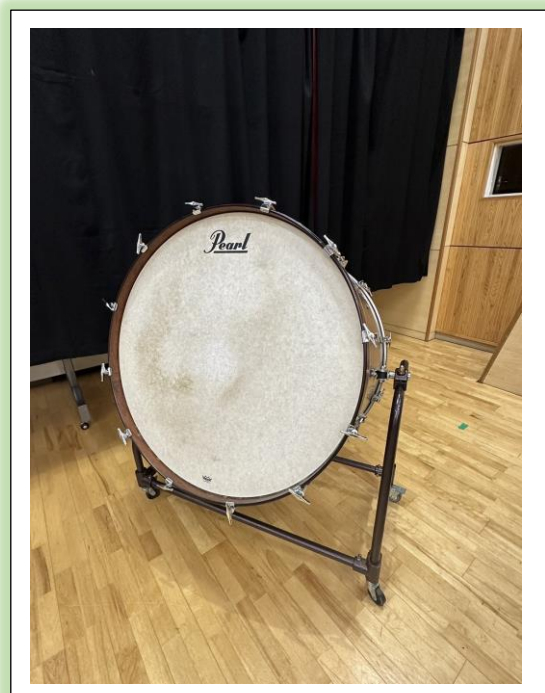

第 51 回 札幌市民吹奏楽祭 共用打楽器一覽 by 北海学園大学吹奏楽団

Tam-tam 銅鑼 (K.M.K) 直径約 97 cm

Bass Drum (Pearl)

Crash cymbals (SABIAN)

Suspend cymbals (Zildjian)

Concert Chime (YAMAHA)

Wind Chime

Percussion Table (Pearl) 46.5 cm × 61.5 cm

32 inch TP-532B

29 inch TP-529B

26 inch TP-526B

23 inch TP-523B

Concert-Tom

Timbales

Drum Set (Pearl)