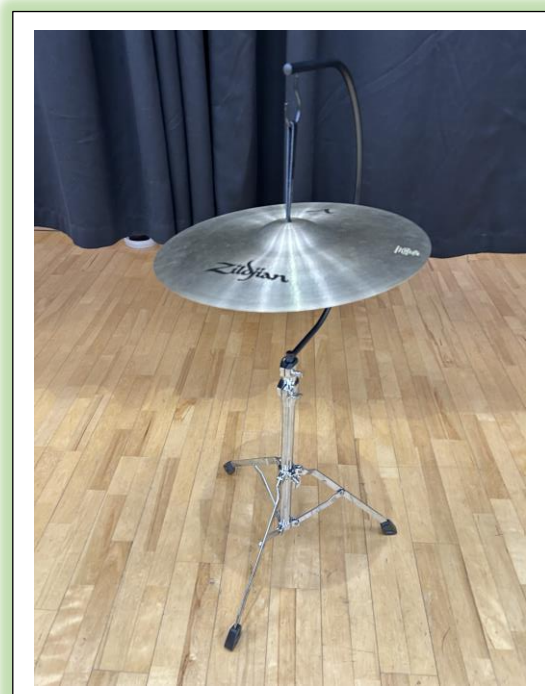

第 51 回 札幌市民吹奏楽祭 共用打楽器一覽 by 北海学園大学吹奏楽団

Tam-tam 銅鑼 (K.M.K) 直径約 97 cm

Bass Drum (Pearl)

Crash cymbals (SABIAN)

Suspend cymbals (Zildjian)

Concert Chime (YAMAHA)

Wind Chime

Percussion Table (Pearl) 46.5 cm × 61.5 cm

32 inch TP-532B

29 inch TP-529B

26 inch TP-526B

23 inch TP-523B

Concert-Tom

Timbales

Drum Set (Pearl)