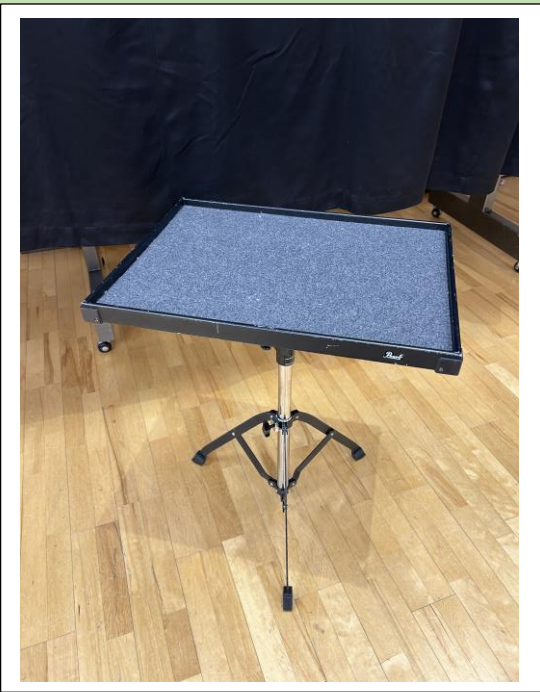

第 51 回 札幌市民吹奏楽祭 共用打楽器一覽 by 北海学園大学吹奏楽団

Tam-tam 銅鑼 (K.M.K) 直径約 97 cm

Bass Drum (Pearl)

Crash cymbals (SABIAN)

Suspend cymbals (Zildjian)

Concert Chime (YAMAHA)

Wind Chime

Percussion Table (Pearl) 46.5 cm × 61.5 cm

32 inch TP-532B

29 inch TP-529B

26 inch TP-526B

23 inch TP-523B

Concert-Tom

Timbales

Drum Set (Pearl)