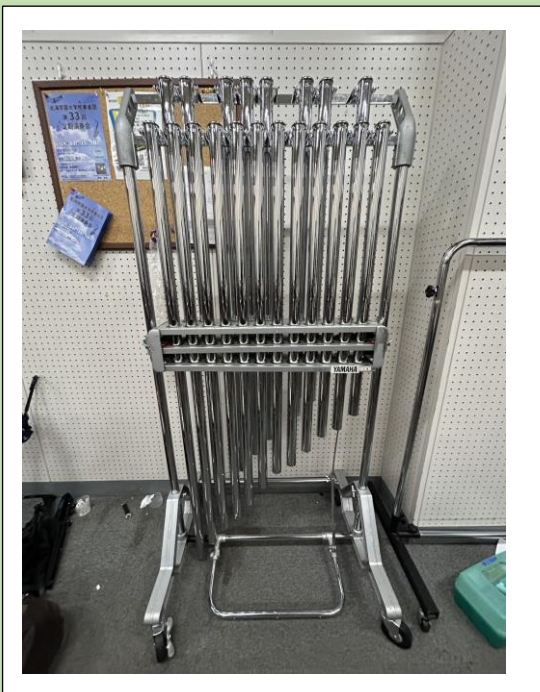

第 51 回 札幌市民吹奏楽祭 共用打楽器一覽 by 北海学園大学吹奏楽団

Tam-tam 銅鑼 (K.M.K) 直径約 97 cm

Bass Drum (Pearl)

Crash cymbals (SABIAN)

Suspend cymbals (Zildjian)

Concert Chime (YAMAHA)

Wind Chime

Percussion Table (Pearl) 46.5 cm × 61.5 cm

32 inch TP-532B

29 inch TP-529B

26 inch TP-526B

23 inch TP-523B

Concert-Tom

Timbales

Drum Set (Pearl)